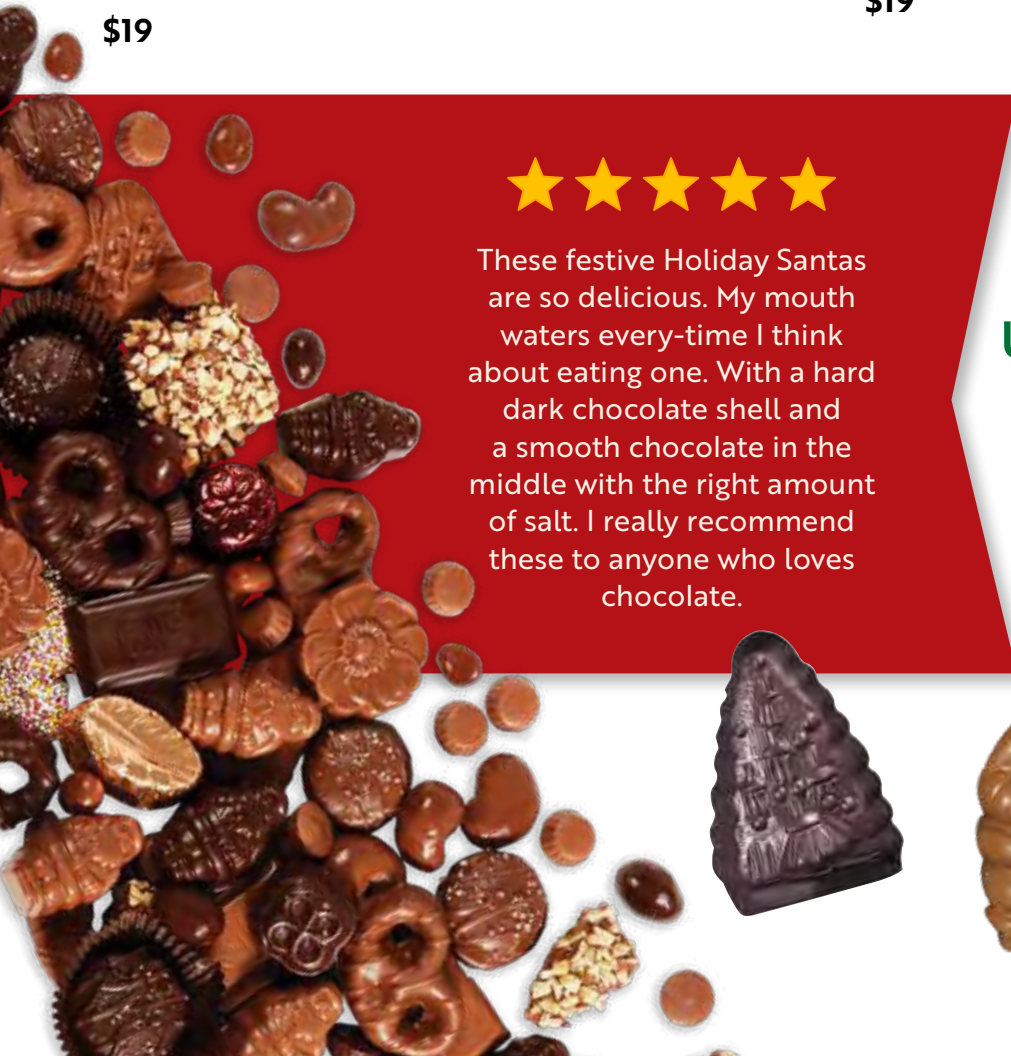

\$19

6

**Milk Chocolate
Smidgens®**

Pure & simple. Our timeless, creamy, solid milk chocolate in our classic Santa shape is the perfect sweet treat for the season. 12.8 oz.

\$19

7
**Dark Chocolate
Lava Cake Smidgens®**

A delicious and balanced combination of rich coffee and buttery caramel. We pair this tasty center with creamy milk chocolate for the perfect treat. 12.8 oz.

\$19

These festive Holiday Santas are so delicious. My mouth waters every-time I think about eating one. With a hard dark chocolate shell and a smooth chocolate in the middle with the right amount of salt. I really recommend these to anyone who loves chocolate.